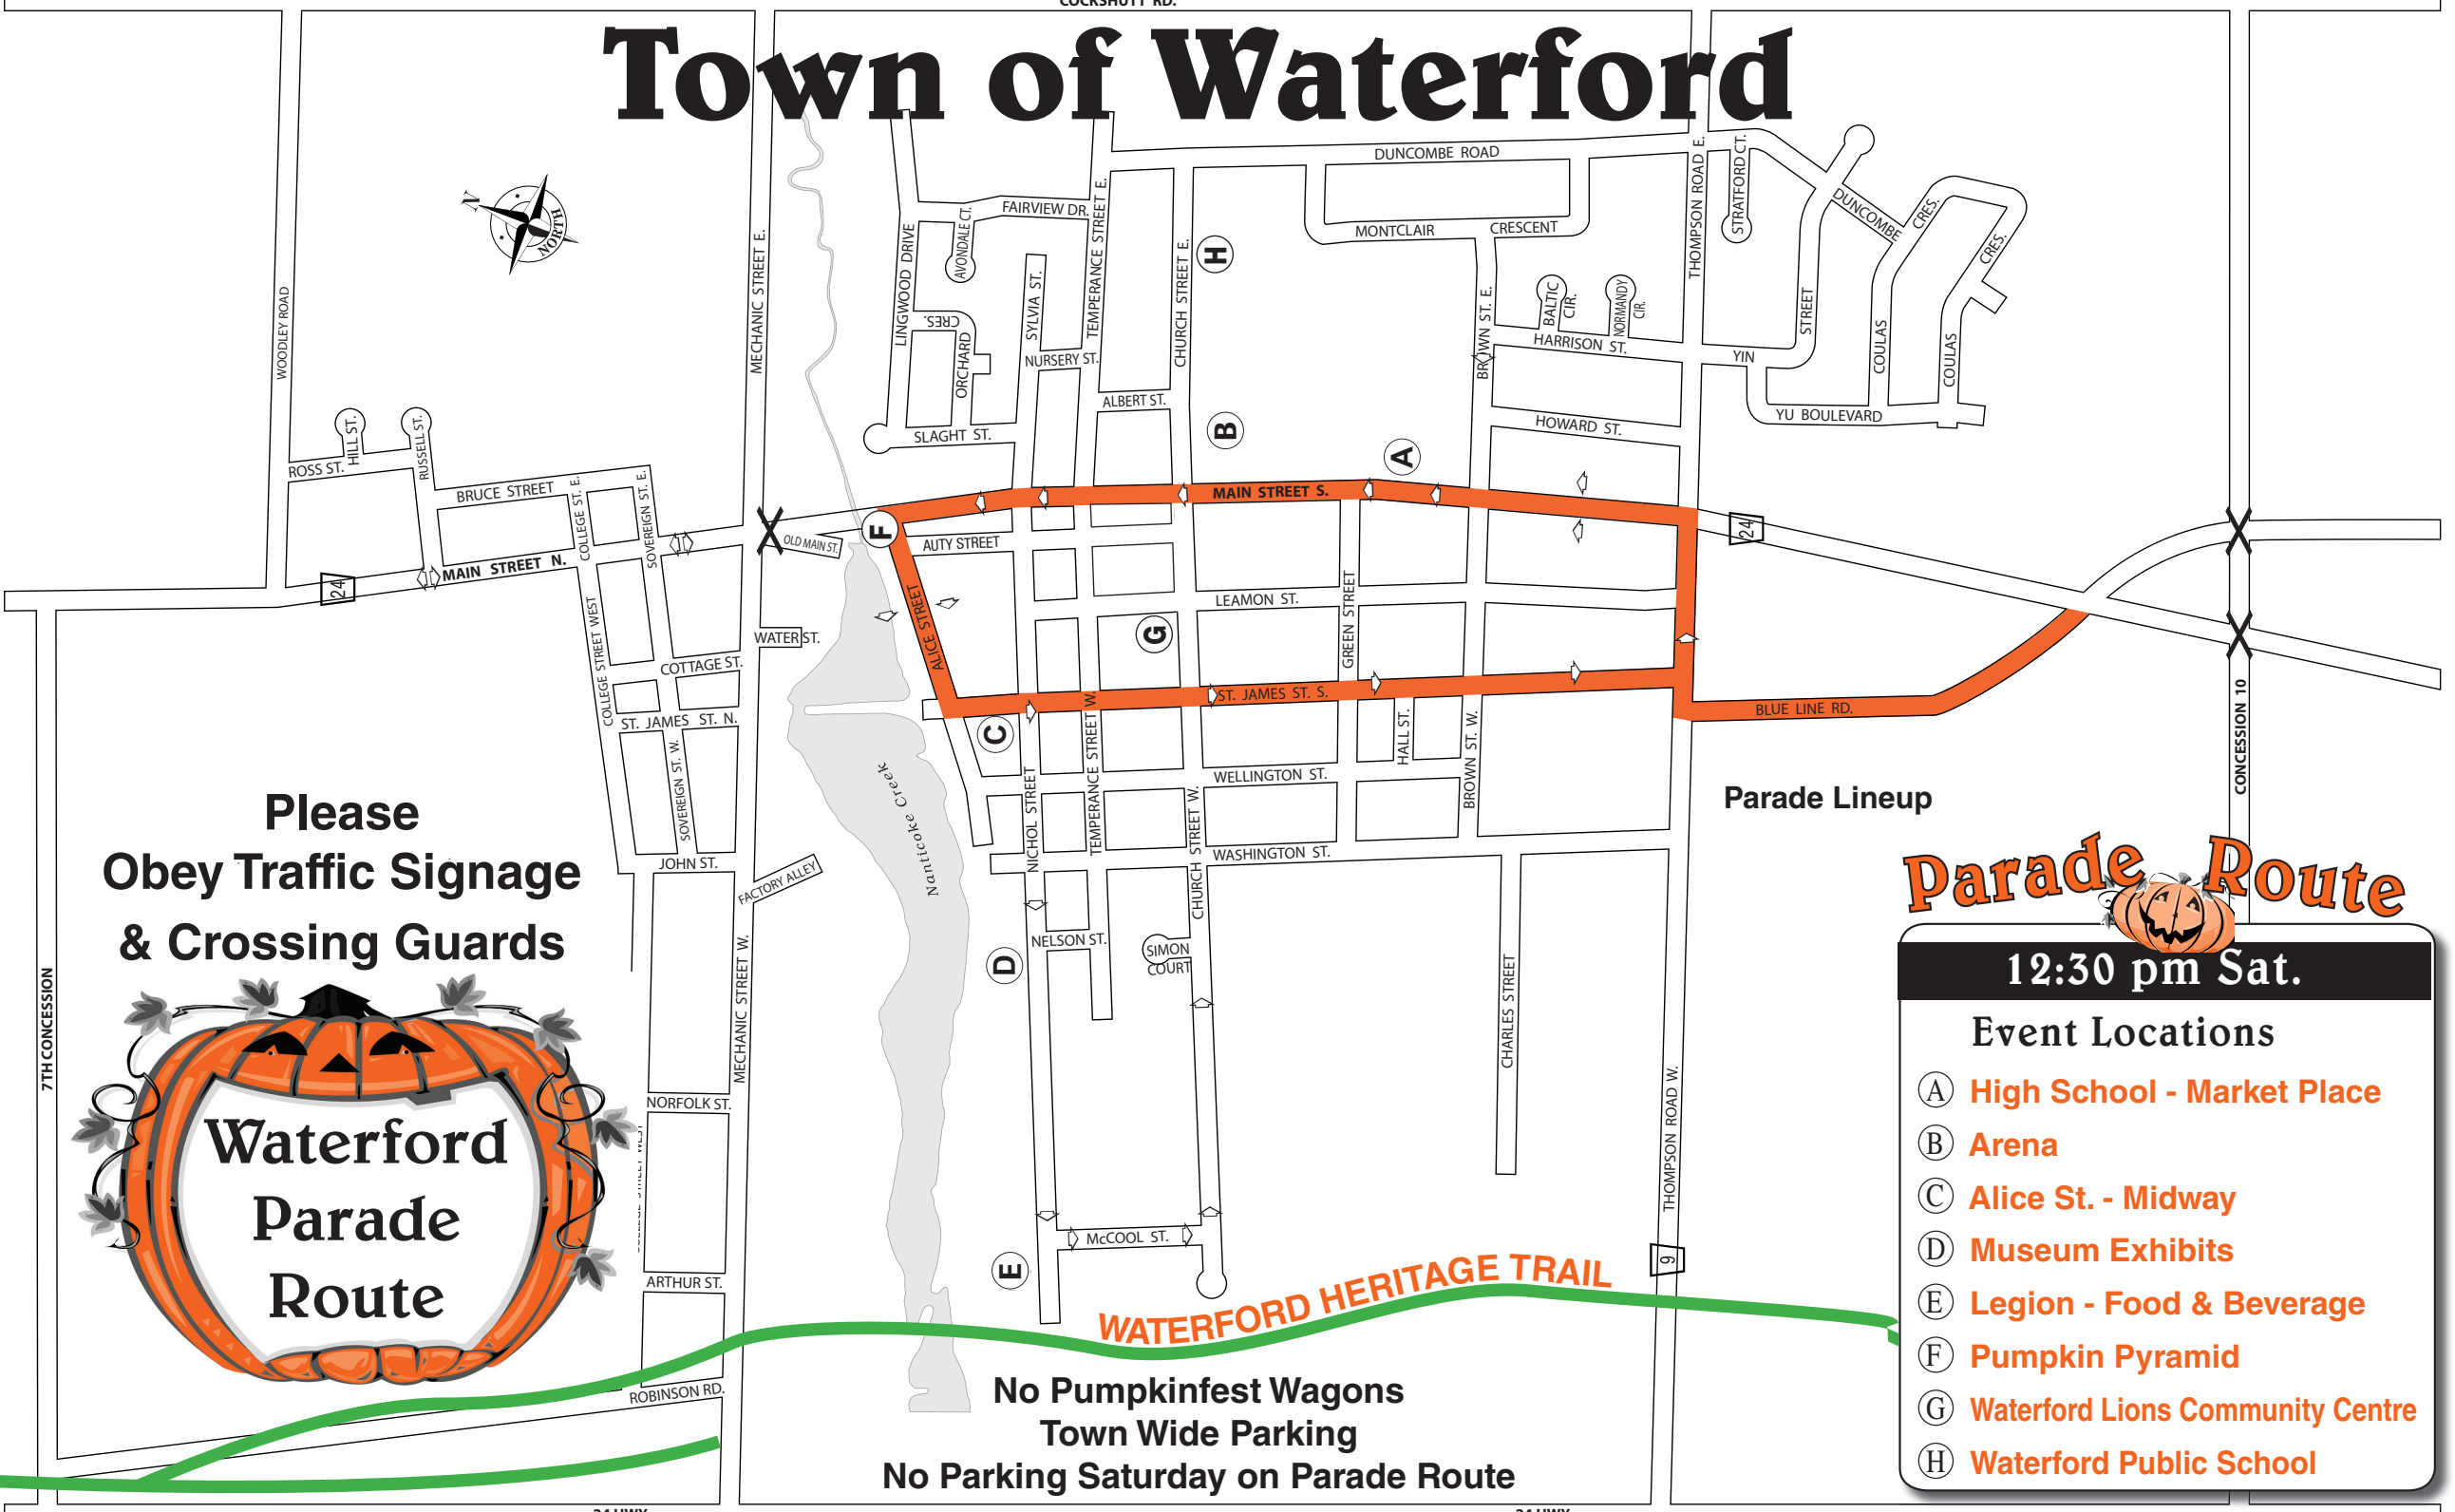

Town of Waterford

Please Obey Traffic Signage & Crossing Guards

Parade Lineup

Parade Route

12:30 pm Sat.

Event Locations

- (A) High School - Market Place
- (B) Arena
- (C) Alice St. - Midway
- (D) Museum Exhibits
- (E) Legion - Food & Beverage
- (F) Pumpkin Pyramid
- (G) Waterford Lions Community Centre
- (H) Waterford Public School

**No Pumpkinfest Wagons
Town Wide Parking
No Parking Saturday on Parade Route**