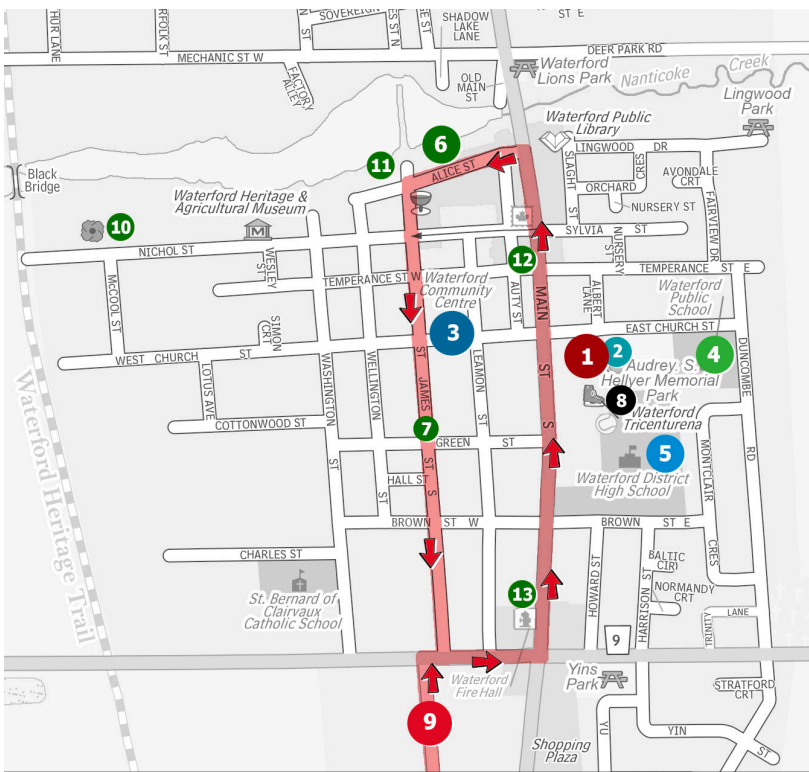

Events Schedule

October 13 - 15, 2023

Scan QR code or visit Pumpkinfest.com for more information.

Friday, October 13

Festival Site	Main Stage	Around Town
Pumpkinfest Clothing Sales 1:00 pm - 9:00 pm Craft Beer Area 6:00 pm - 10:00 pm Spookhouse 6:30 pm - 10:00 pm	FREE Live Music: Rico Hanvold - 6:00 pm The Speck Brothers - 7:00 pm Steady Red - 9:00	Sausage on a bun at Fire Station 3 11:00 am - 6:00 pm Fish & Chips at the Legion 5:00 pm until sold out Worlds Finest Midway (Closing or opening time may vary) 6:00 pm - 10:00 pm
Fireworks - 8:00 pm - 8:30 pm		

Pumpkinfest Map

1. Pumpkinfest Festival Site
2. Main Stage
3. Lions Community Centre
4. Waterford Public School
5. Waterford High School and Amplify Norfolk parking location
6. Midway
7. Soapbox Derby
8. Fireworks
9. Parade start and route
10. Waterford Legion
11. Walk, Run & Roll starting line
12. **Old Town Hall - NEW location for Amplify Norfolk Concert**
13. Fire Station 3