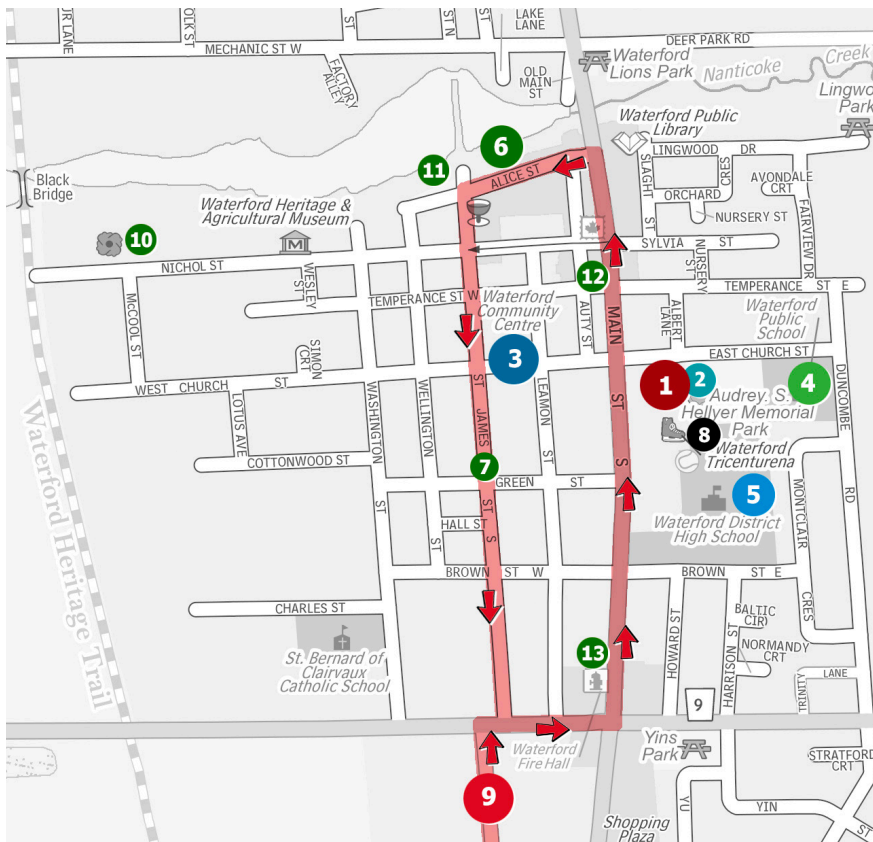

### Friday, October 18

Festival Site	Main Stage	Around Town
<b>Pumpkinfest Clothing Sales</b> 1:00 pm - 9:00 pm <b>Craft Beer Area</b> 6:00 pm - 10:00 pm <b>Spookhouse</b> 6:30 pm - 10:00 pm	<b>FREE Live Music</b> <b>Mighty River:</b> 6:00 pm - 7:30 pm <b>ShoeShine Boys:</b> 9:00 pm - 11:00 pm	<b>Worlds Finest Midway</b> 6:00 pm - 10:00 pm (Closing or opening time may vary)  Visit <a href="http://pumpkinfest.com">pumpkinfest.com</a> for other events around town all weekend.
<b>Fireworks - 8:00 pm - 9:00 pm</b>		

## Pumpkinfest Map

1. Pumpkinfest Festival Site
2. Main Stage and Kid Zone
3. Lions Community Centre
4. Waterford Public School
5. Waterford High School
6. Midway
7. Soapbox Derby
8. Fireworks
9. Parade start and route
10. Waterford Legion
11. Walk, Run & Roll starting line
12. Old Town Hall
13. Fire Station 3